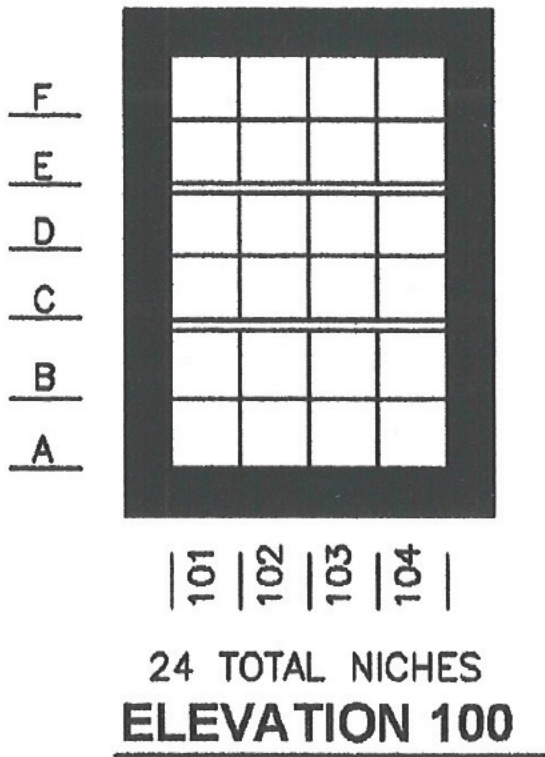

# GOOD SHEPHERD COLUMBARIUMS

SINGLE NICHE DIMENSIONS  
 11 1/4 x 11 1/4 x 11 1/4

SECTION 15  
 HOLY CROSS CEMETERY  
 BROOK PARK, OH