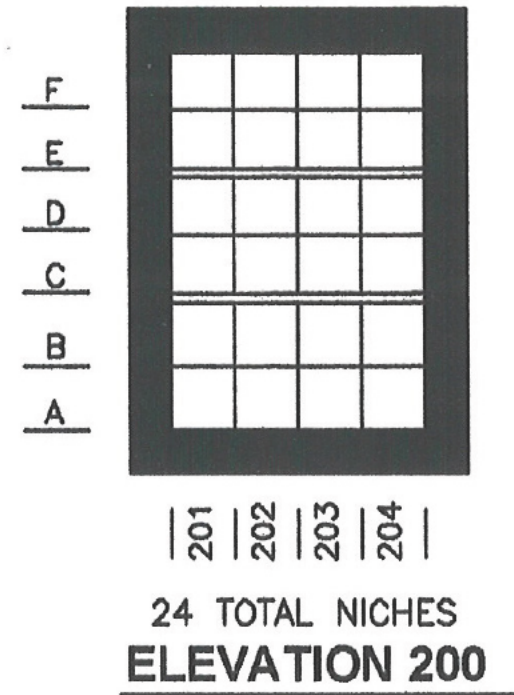

# GOOD SHEPHERD COLUMBARIUMS

SINGLE NICHE DIMENSIONS  
 11 1/4 x 11 1/4 x 11 1/4

SECTION 15  
 HOLY CROSS CEMETERY  
 BROOK PARK, OH